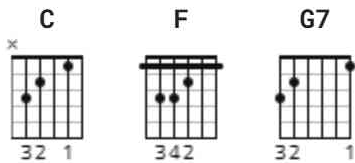

# Let Me Be Your Teddy Bear Chords by Elvis Presley

Difficulty: beginner

Tuning: E A D G B E

## CHORDS

[Verse 1]

**C**  
Baby, let me be,  
    **F**                  **C**  
your lovin' Teddy Bear  
**F**  
Put a chain around my neck,  
    **F**                  **C**  
and lead me anywhere  
                  **G7**  
Oh, let me be  
N.C.          **C**  
Your teddy bear.

[Verse 3]

**C**  
Baby, let me be,  
                         **C**  
around you every night  
**F**  
Run your fingers through my hair,  
         **F**                    **C**  
And cuddle me real tight  
                         **G7**  
Oh, let me be  
N.C.            **C**  
Your teddy bear.

[Verse 4]

N.C.            **C**  
Just wanna be, your Teddy Bear  
**F**  
Put a chain around my neck  
         **F**                    **C**  
and lead me anywhere  
                         **G7**  
Oh, let me be  
N.C.            **C**  
Your teddy bear.